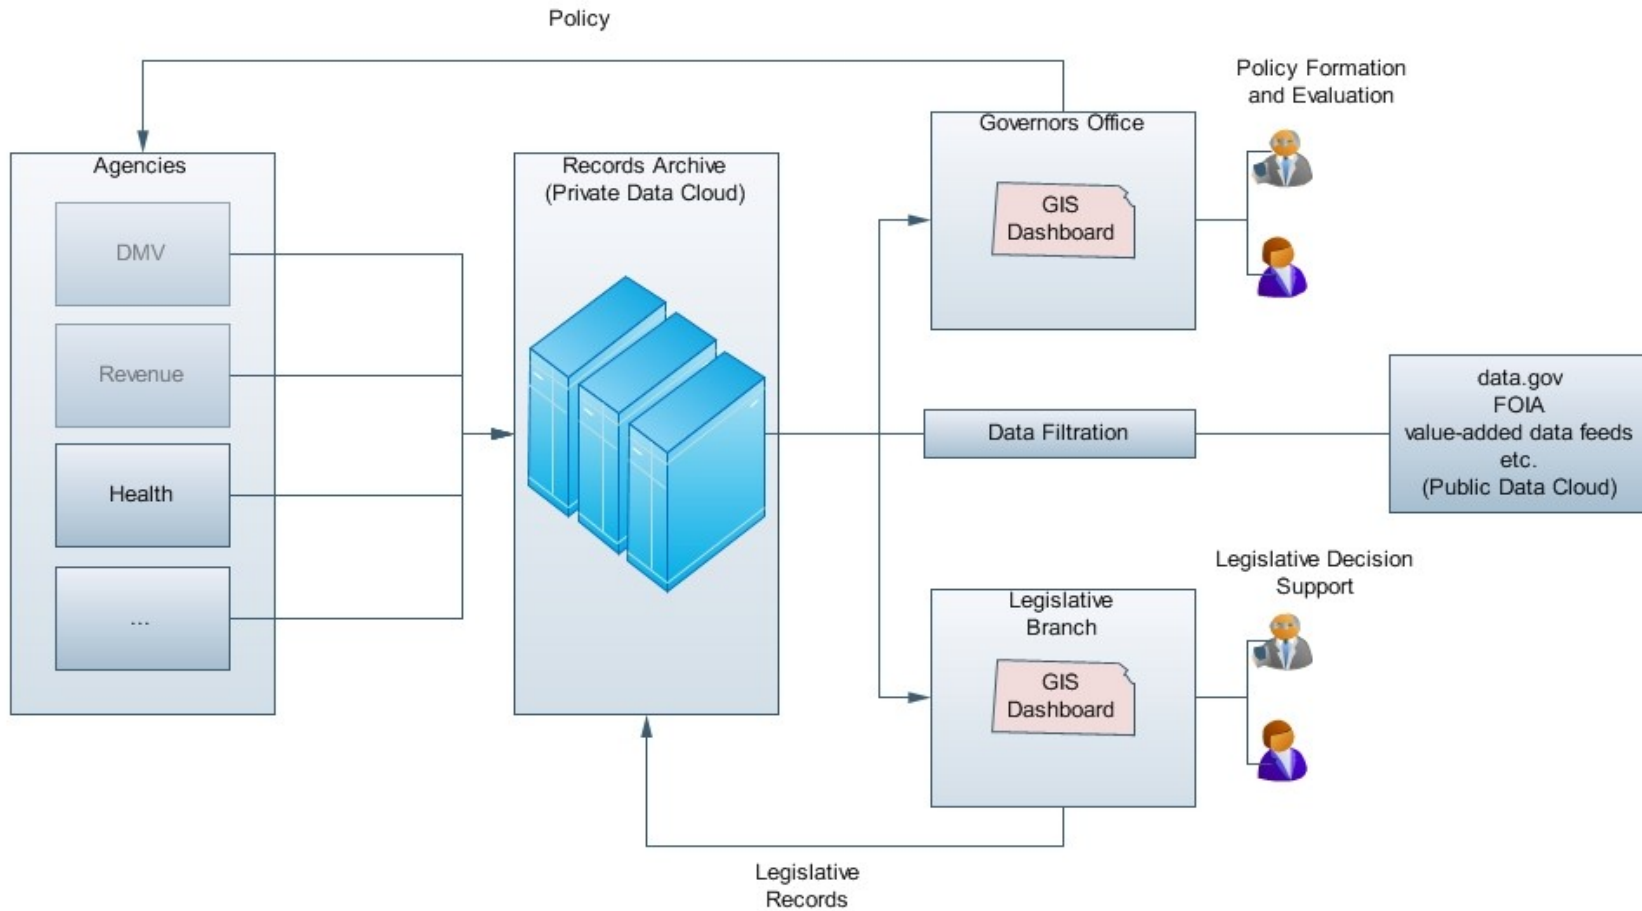

Architecture V1.0

Private Data Cloud → Executive Dashboards Propylon

KLISS

- LWB
- Approx 140 virtual machines (RedHat + Windows servers on VMWare) : Intranet + Internet
- Intranet: 6 HP Proliant Servers in a DR configuration, 64 GB RAM, 90 TB Disk (EMC)
- RESTian APIs to all servers, services are “mobile” and on-demand.
- GIS from ESRI

KEEP

- 20 Virtual Machines configured like KLISS
- Tamper Evident Storage (EMC Centera)
- OAIS Compliant Design

Sean McGrath

sean.mcgrath@propylon.com

<http://www.propylon.com>

<http://seanmcgrath.blogspot.com>