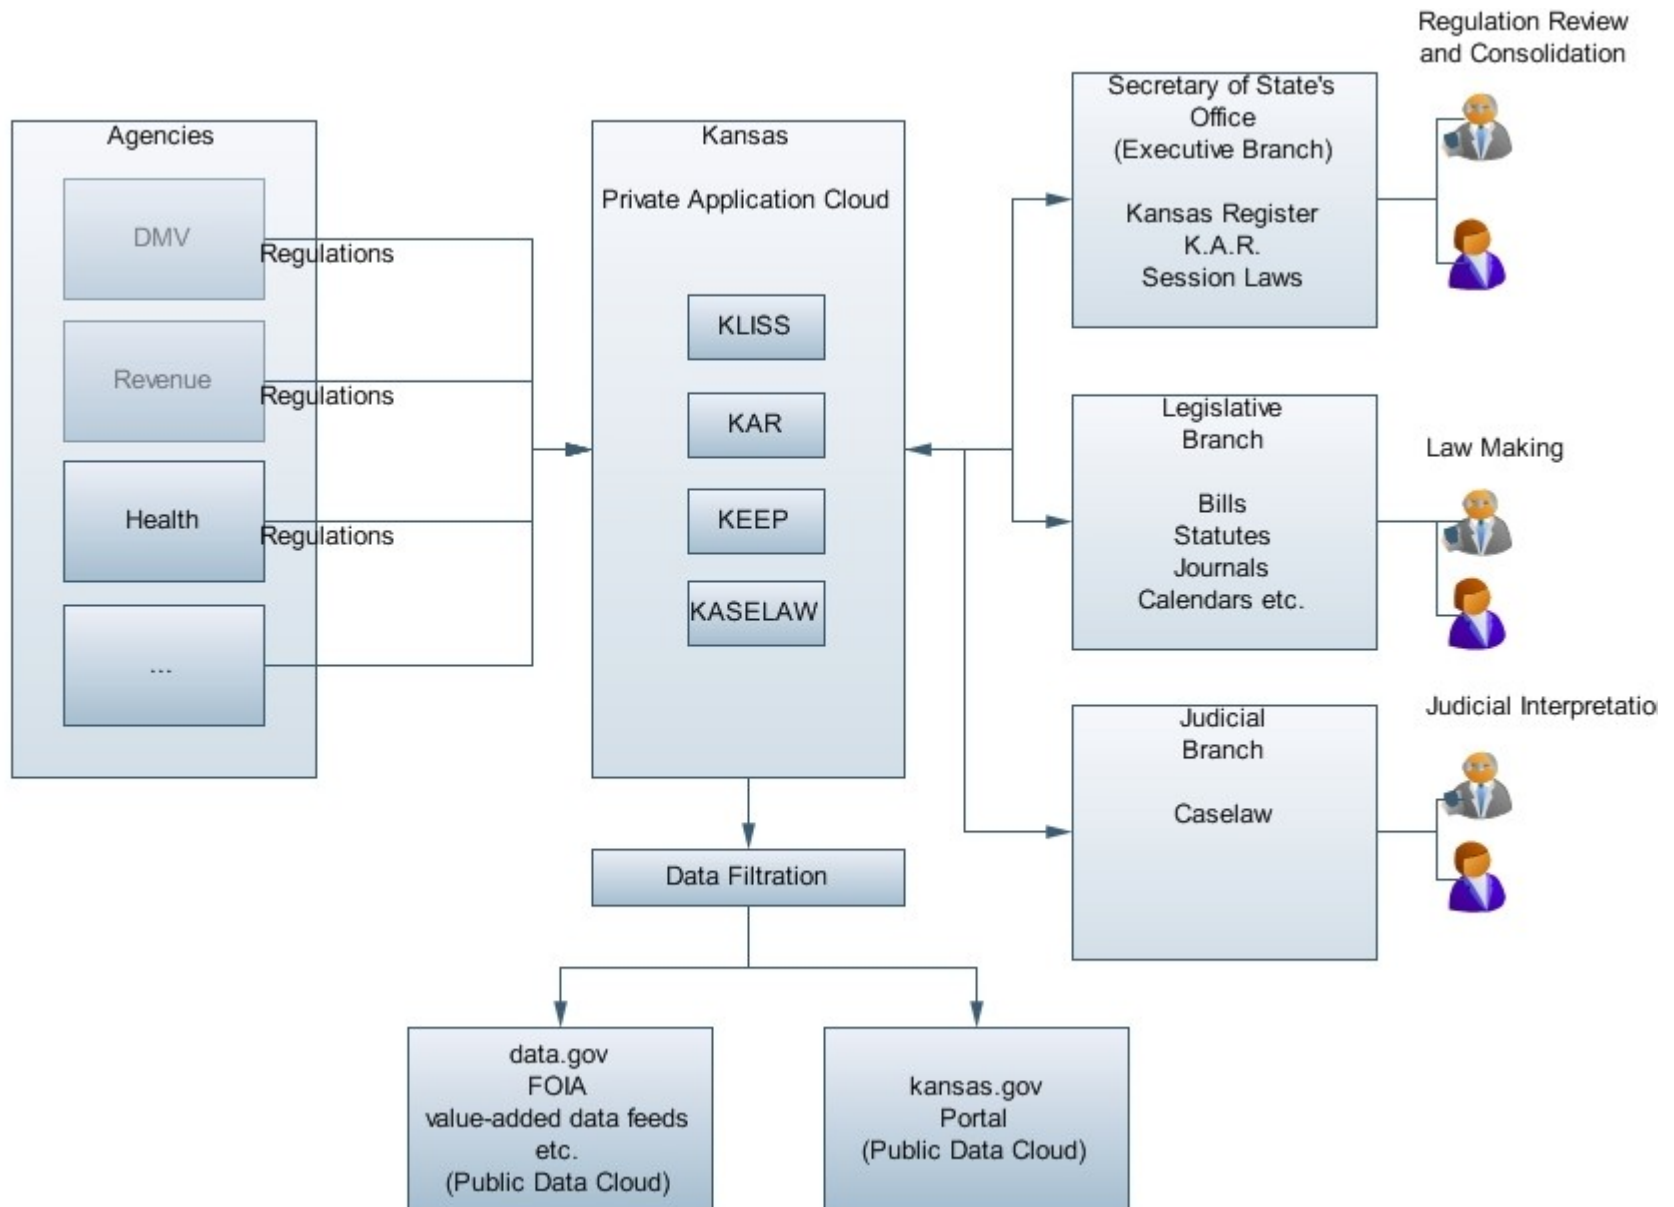

Architecture V1.0

Private Data Cloud → Executive Dashboards Propylon

KLISS

- LWB
- Approx 140 virtual machines (RedHat + Windows servers on VMWare) : Intranet + Internet
- Intranet: 6 HP Proliant Servers in a DR configuration, 64 GB RAM, 90 TB Disk (EMC)
- RESTian APIs to all servers, services are “mobile” and on-demand.
- GIS from ESRI

KEEP

- 20 Virtual Machines configured like KLISS
- Tamper Evident Storage (EMC Centera)
- OAIS Compliant Design

Sean McGrath

sean.mcgrath@propylon.com

<http://www.propylon.com>

<http://seanmcgrath.blogspot.com>